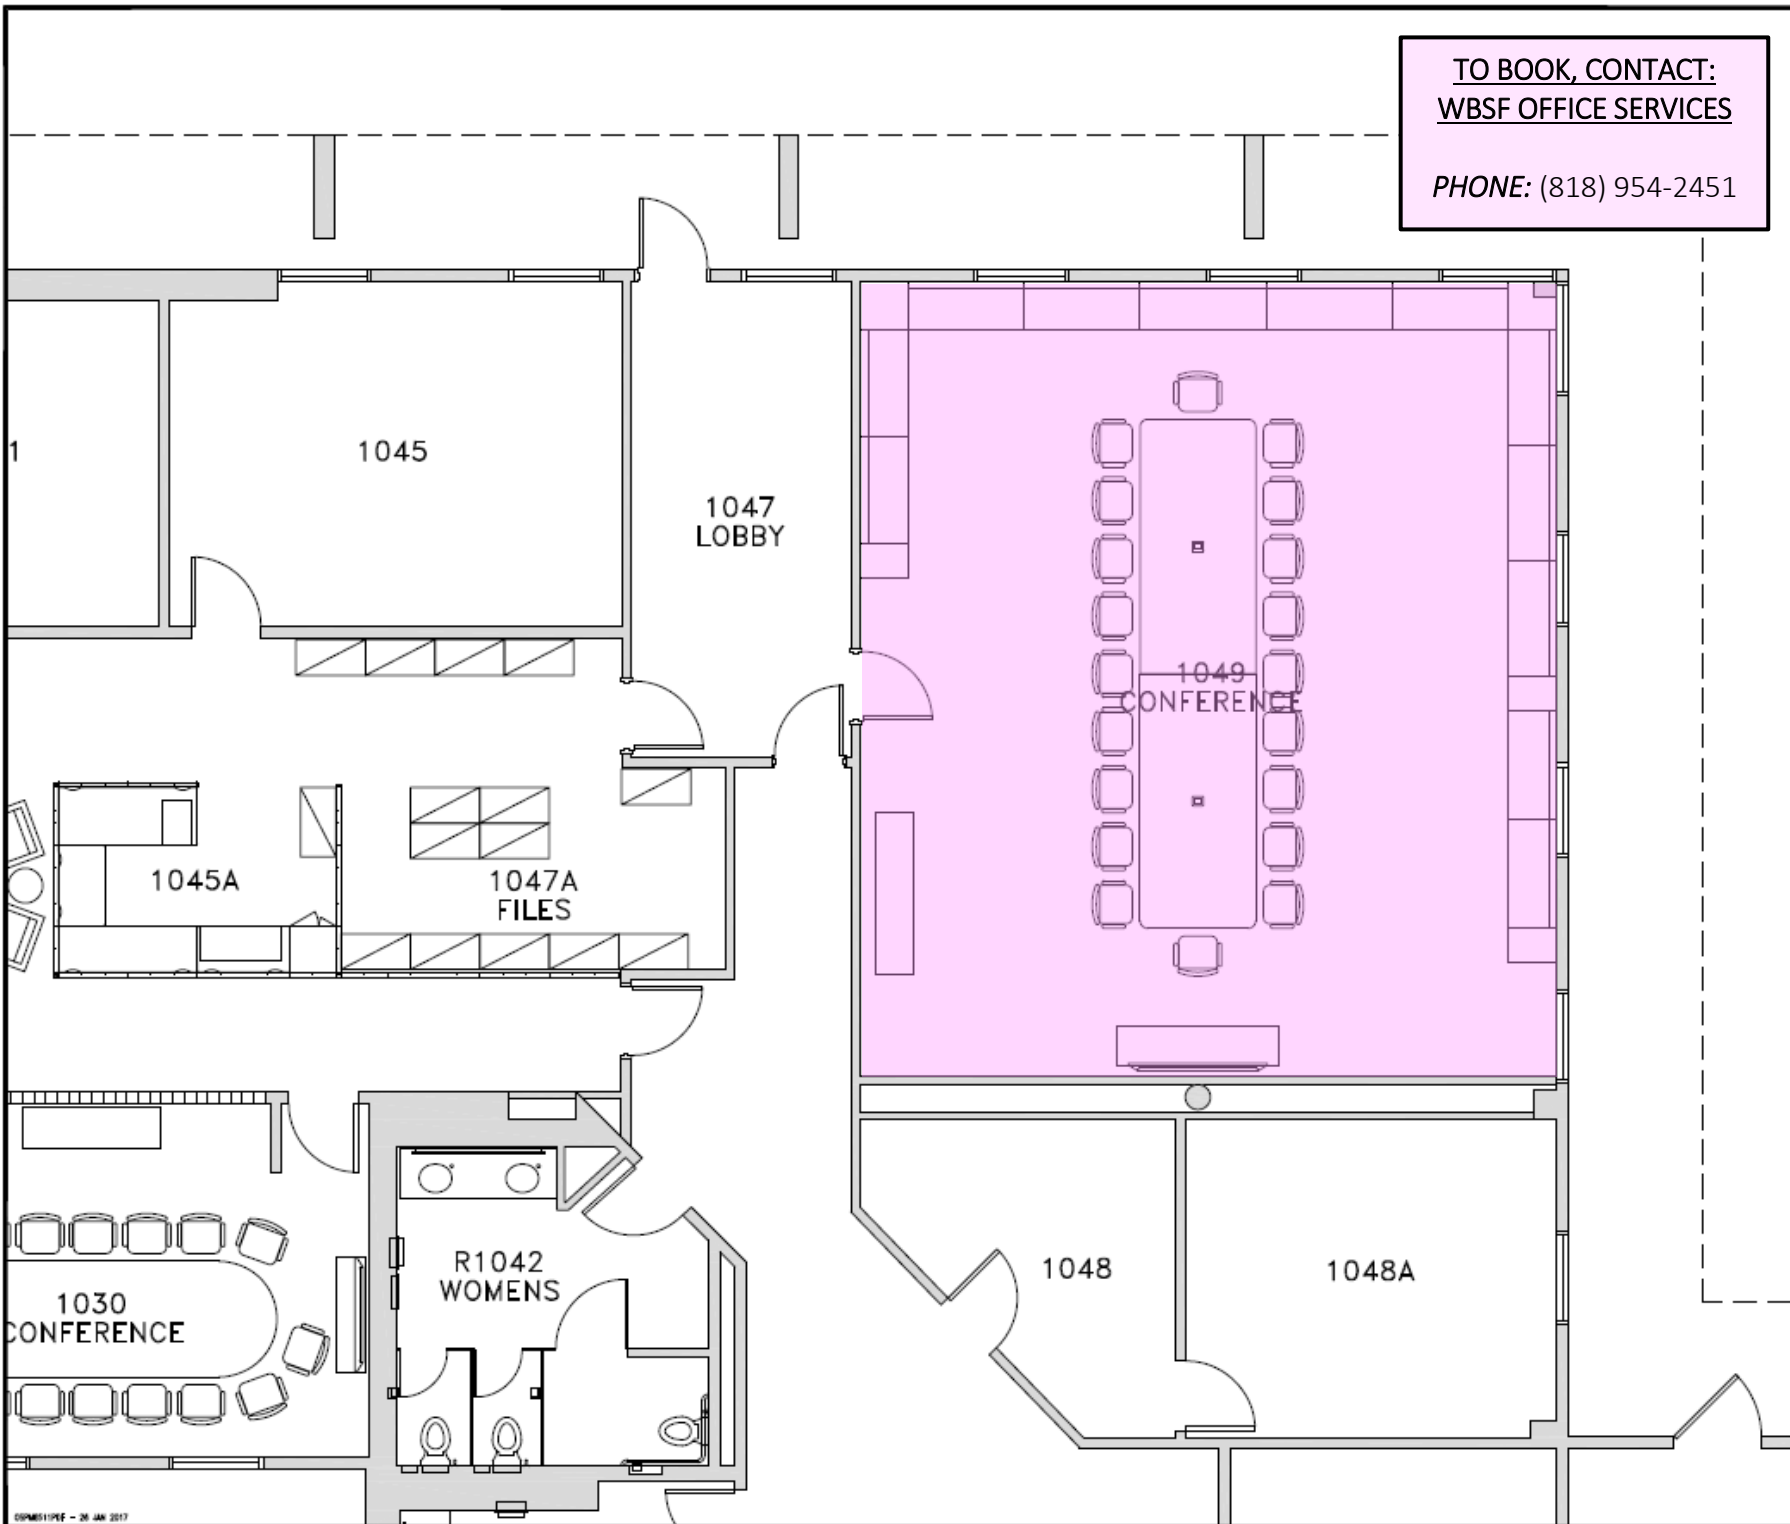

TO BOOK, CONTACT:
WBSF OFFICE SERVICES
PHONE: (818) 954-2451

BLDG 137
CONFERENCE ROOM

BUILDING/FLOOR
BLDG 137
PART 1ST

DATE ISSUED
3 APR 2019

SCALE
1/8" = 1'-0"

PREPARED BY
CAFM Admin

CHECKED BY